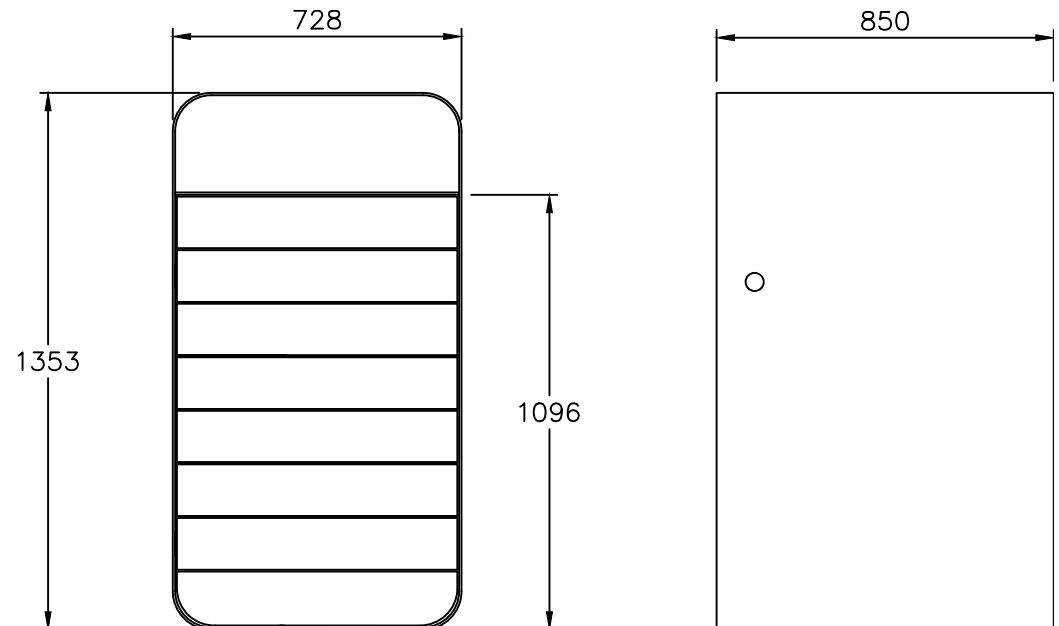

Bin: Civic 240L Wheelie Bin Enclosure

The Civic Bin 240L is designed to be stylish yet minimalistic. This robust bin is made from aluminium with oiled Kwila hardwood battens. The Civic has been specifically designed for maximum strength and durability with very little ongoing maintenance making it ideal for the high volume use of an urban or street setting.

The Civic is manufactured from aluminium with the framework powder coated to provide maximum protection from weather and vandal. The sleek design of the Civic Bin allows for effortless preservation, with easy opening and emptying facilities for maintenance contractors. An anti-graffiti shield is also available on request.

Dimensions

- Height: 1353mm
- Depth: 850mm
- Width: 728mm
- Capacity 240L

Materials

- Aluminium
- Kwila Timber battens
- Stainless Steel security fixings
- Spring loaded door

Finishes

- Powder coated in your choice of colour

Fixings

- Surface mounted with Dyna bolts

Options

- In ground fixing available
- Laser cut logos or motifs
- Cigarette Butt tray as an option

*** Wheelie Bin Not Included

Get the latest specification news on

www.urbanff.com.au

07 3382 7372

info@urbanff.com.au

Urban
fountains + furniture